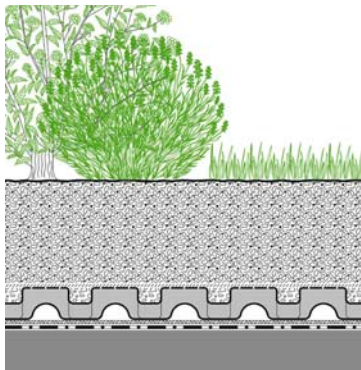

Project Reports Renaissance Barcelona Fira Hotel, Barcelona

Even the hotel's facade with its palm-shaped window openings arouses the observer's interest.

Conception

The 26-storey Renaissance Hotel at the Europe Square in Barcelona is an architectural masterpiece and enchants with its tropical flair and great recreational opportunities. The hotel consists of two 110 m high towers enclosing a glass atrium, which are connected with each other via a restaurant on the 14th floor, several bars, stairs and platforms. From the rooftop garden including a pool one has a magnificent view of the city. As soon as you set foot into the hotel you get the

impression of being in a jungle and not in the very centre of Barcelona. Thus, the overall concept of a vertical tropical garden was realized successfully. Either in the entrance area, on each floor, in the restaurant area or on the roof terrace one is always surrounded by palm trees and manifold other tropical plants. The system build-up "Roof Garden" based on the drainage element Flora-drain® FD 60 offers an adequate substructure for the intensive plantings.

System Build-up

- Plant layer
- System Substrate
- Filter Sheet SF
- Floradrain® FD 60, infilled with crushed stone
- Protection Mat SSM 45
- Planter with root resistant waterproofing

The open vertical garden with its 300 palm trees and other tropical plants extends over the full height of the building, from its entrance, over the small balconies and landings, up to the roofs at about 100 meters of height.

Coordinates:
41°21'23.07"N 2°7'23.32"E

Development

The green roof system build-up "Roof Garden" was applied as a substructure within the planters.

The large palm trees were positioned within the planters by joining forces.