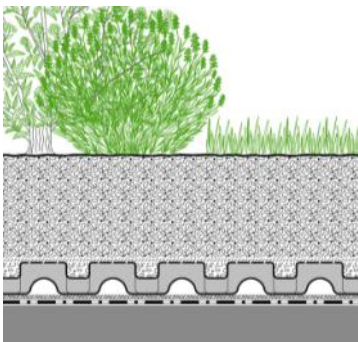

System Build-up

- Vegetation layer with lawn, shrubs and palm trees
- System Substrate, 200-1000 mm
- Filter Sheet SF
- Floradrain® FD 60 infilled with Zincolit® Plus
- Protection Mat ISM 50
- Roof construction with root resistant waterproofing